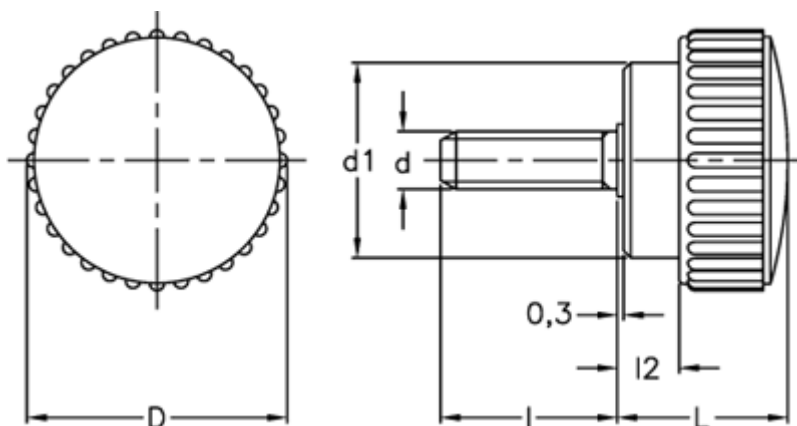

Data Sheet

Article number: 2302102522

Description: E+G Knurled grip knob
B.193/30 S-p-M8x25-INOX

Measures

D	= 31
d1	= 24
d 6g	= M8
l	= 25
L	= 18
l2	= 6